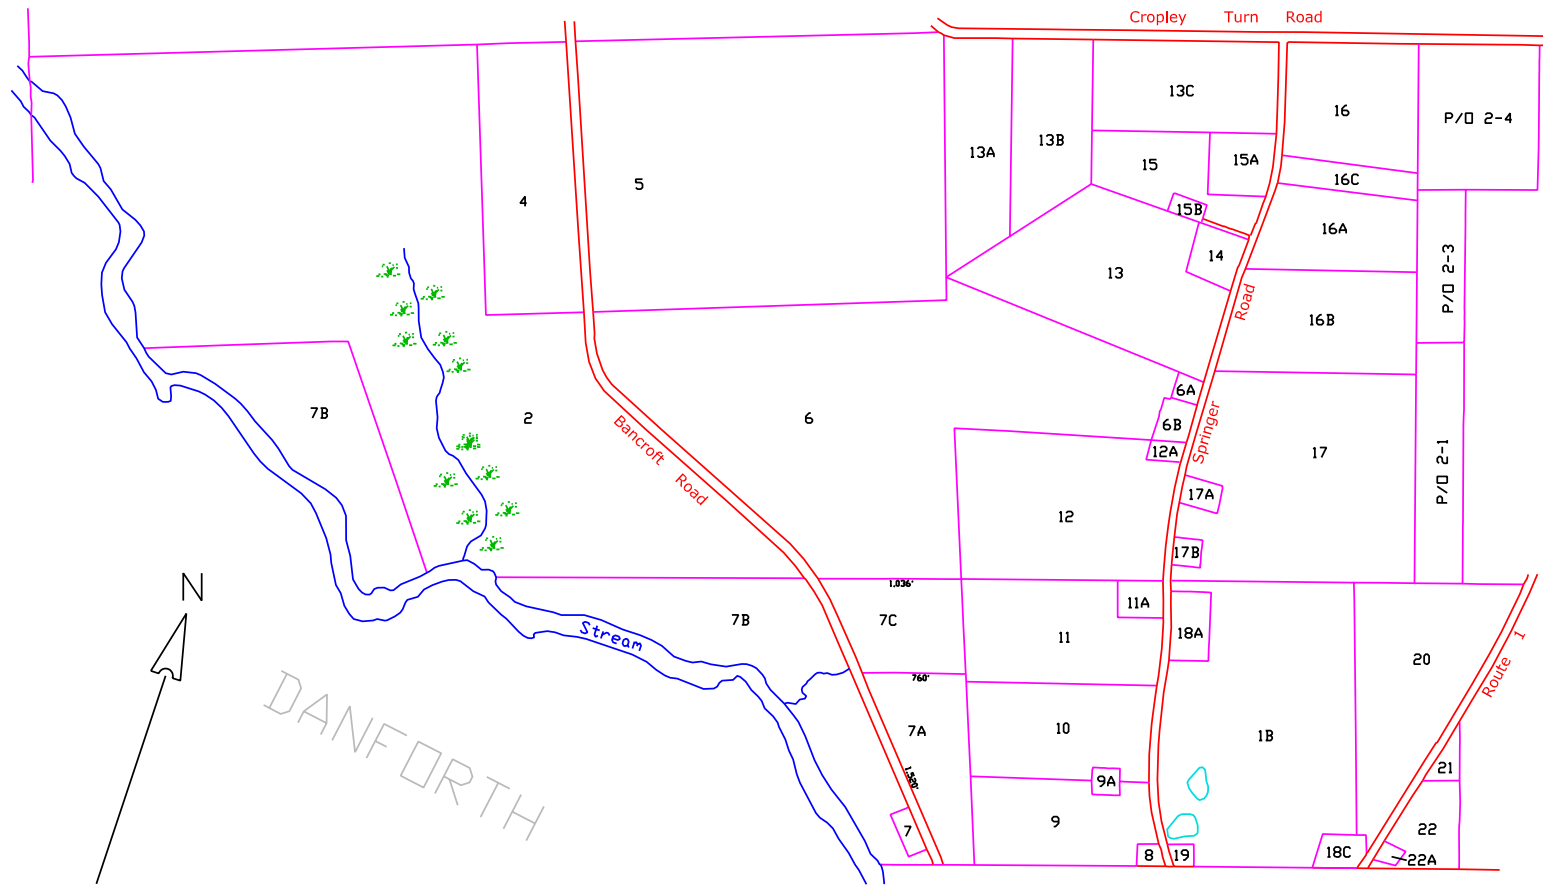

3

2

Map modifications & Updates by . . .

Map Scale - For Assessment Purposes
Not To Be Used For Conveyances

Legend	
	Parcel Boundaries
	Parcel Lot No.
	Adjacent Lot No.
	Road
	Lake
	Stream
	Marsh

MAP No. 1

Property Map
Town Of Weston
Aroostook County, Maine
Original Map Prepared By
James W. Sewall Company
Old Town, Maine