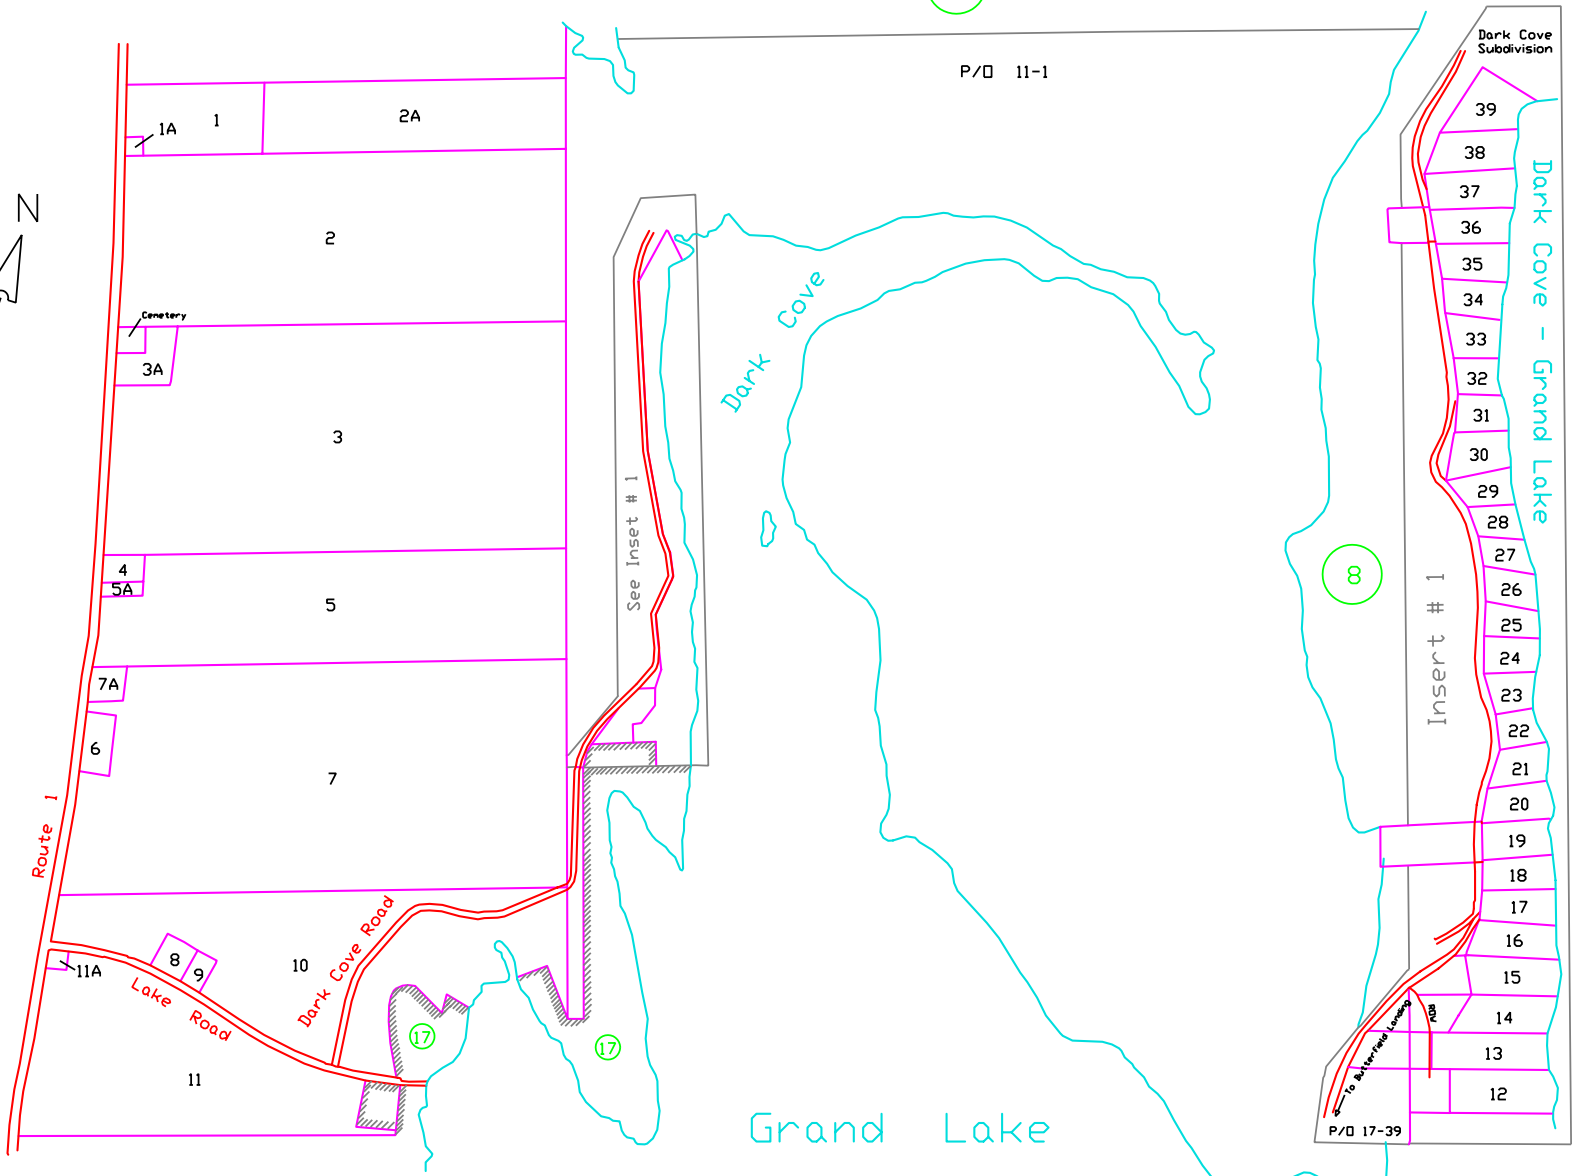

6

10

8

P/O 17-39

Map modifications & Updates by . . .

Map Scale - For Assessment Purposes  
Not To Be Used For Conveyances

Legend	
	Parcel Boundaries
	Parcel Lot No.
	Adjacent Map No.
	Road
	Lake
	Stream
	Marsh

4

MAP No. 7

Property Map  
Town Of Weston  
Aroostook County, Maine  
Original Map Prepared By  
James W. Sewall Company  
Old Town, Maine