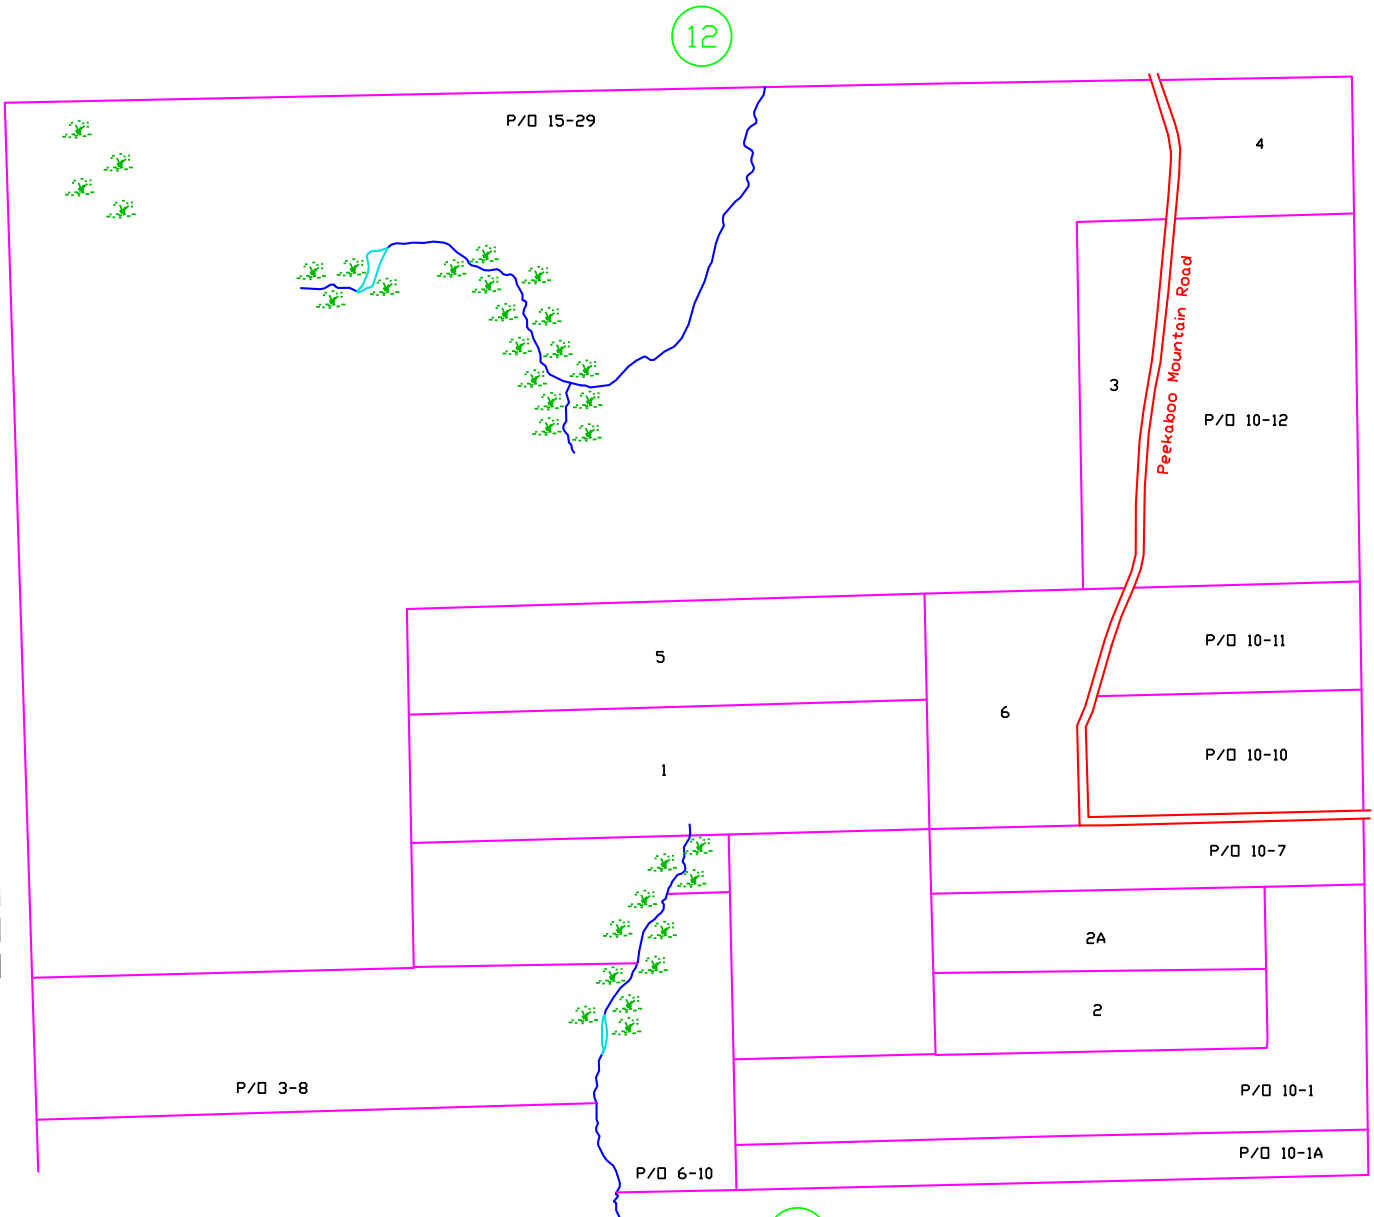

BANCROFT

Map modifications & Updates by . . .

0 400' 800' 1200'

Map Scale - For Assessment Purposes
Not To Be Used For Conveyances

Legend

- Parcel Boundaries
- Parcel Lot No.
- Adjacent Map No.
- Road
- Lake
- Stream
- Marsh

MAP No. 9

Property Map
Town Of Weston
Aroostook County, Maine
Original Map Prepared By
James W. Sewall Company
Old Town, Maine