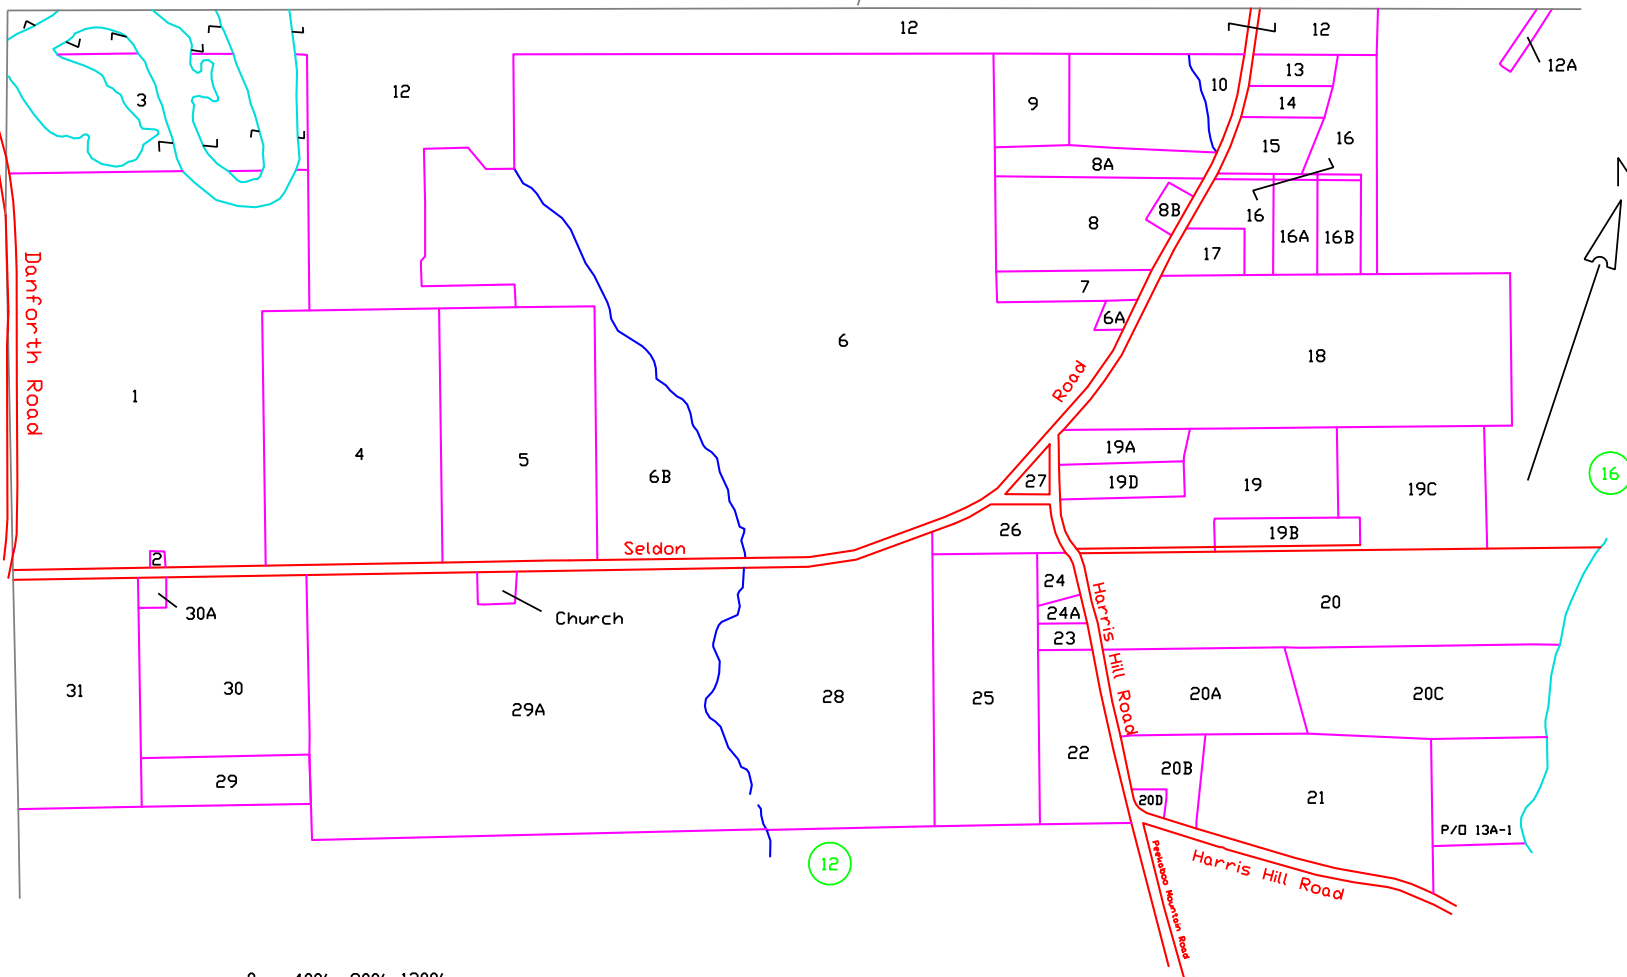

HAYNESVILLE

ORIENT

DANFORTH

Map modifications & Updates by . . .

Map Scale - For Assessment Purposes  
Not To Be Used For Conveyances

Legend	
	Parcel Boundaries
	Parcel Lot No.
	Adjacent Map No.
	Road
	Lake
	Stream
	Marsh

MAP No. 15

Property Map  
Town Of Weston  
Aroostook County, Maine  
Original Map Prepared By  
James W. Sewall Company  
Old Town, Maine