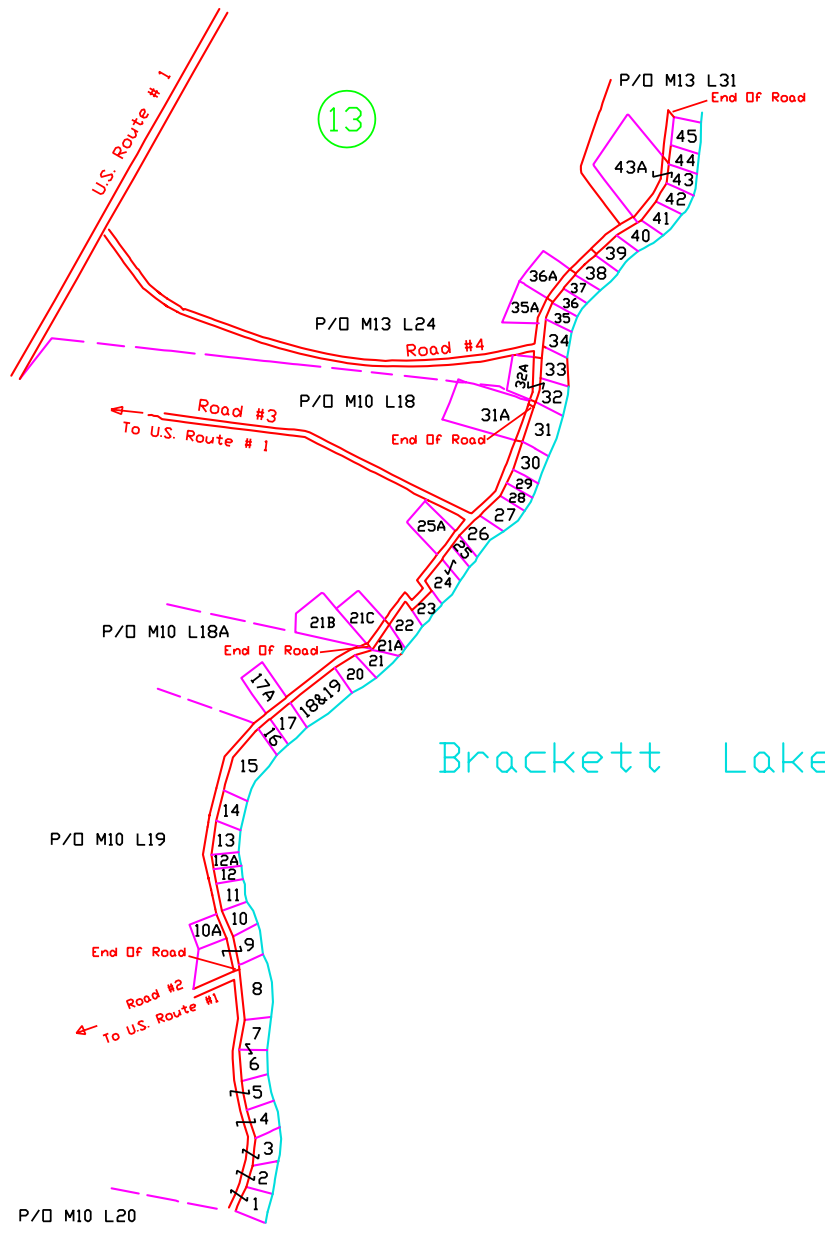

10

13

Map modifications & Updates by . . .

Map Scale - For Assessment Purposes Not To Be Used For Conveyances

Legend	
	Parcel Boundaries
	Parcel Lot No.
	Adjacent Map No.
	Road
	Lake
	Stream
	Marsh

MAP No. 18

Property Map
Town Of Weston
Aroostook County, Maine
Original Map Prepared By
James W. Sewall Company
Old Town, Maine